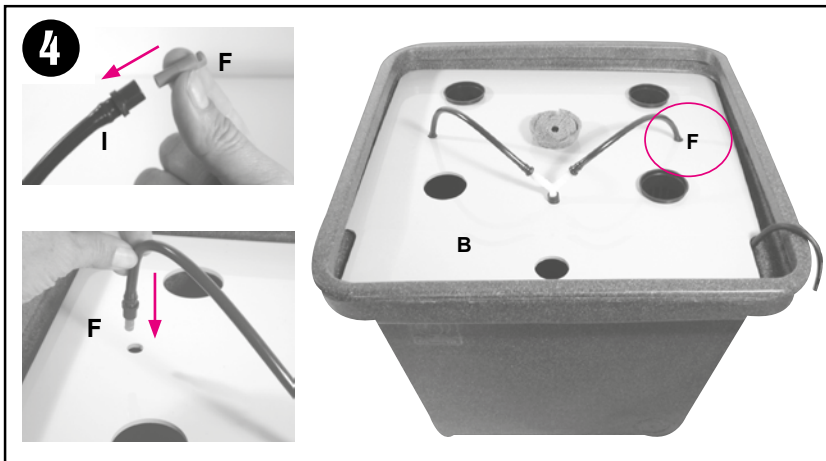

**YOUR PUMP IS
GUARANTEED
ONE YEAR
FROM DATE
OF PURCHASE.**
It must not be
opened or modified.
KEEP YOUR INVOICE