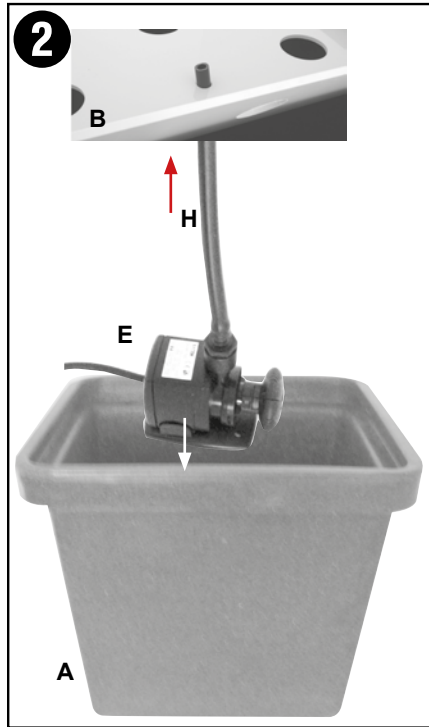

**YOUR PUMP IS
GUARANTEED
ONE YEAR
FROM DATE
OF PURCHASE.**
It must not be
opened or modified.
KEEP YOUR INVOICE